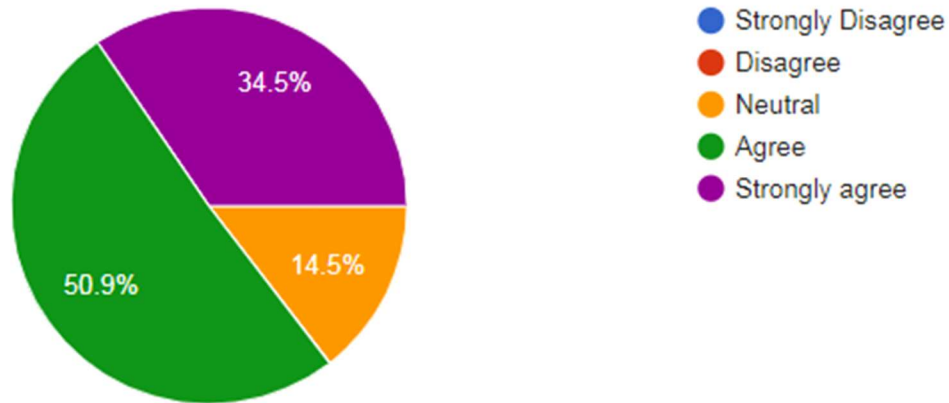

STAR College Scheme by DBT, Govt. of India)

1. The curriculum and syllabus are as per the need of industry

2. The curriculum provides opportunity for conducting research and project related activities. *