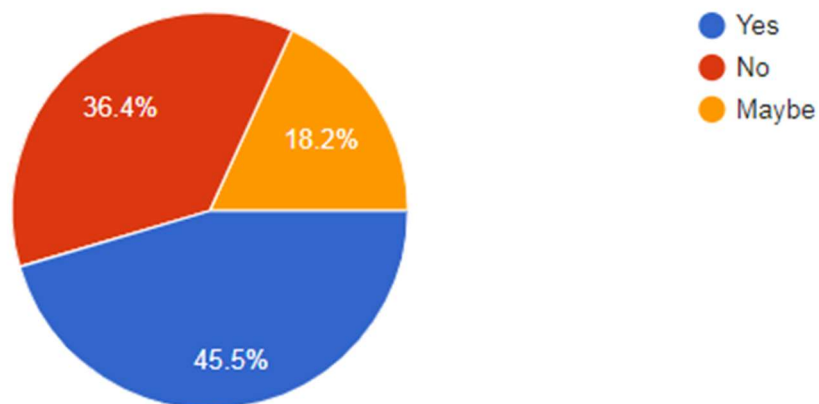

17. ICT facilities in the college are adequate and satisfactory:

18. Separate space in college Canteen is available for Teachers

G.VENKATASWAMY NAIDU COLLEGE (Autonomous), KOVILPATTI.

(Affiliated to Manonmaniam Sundaranar University – Tirunelveli,