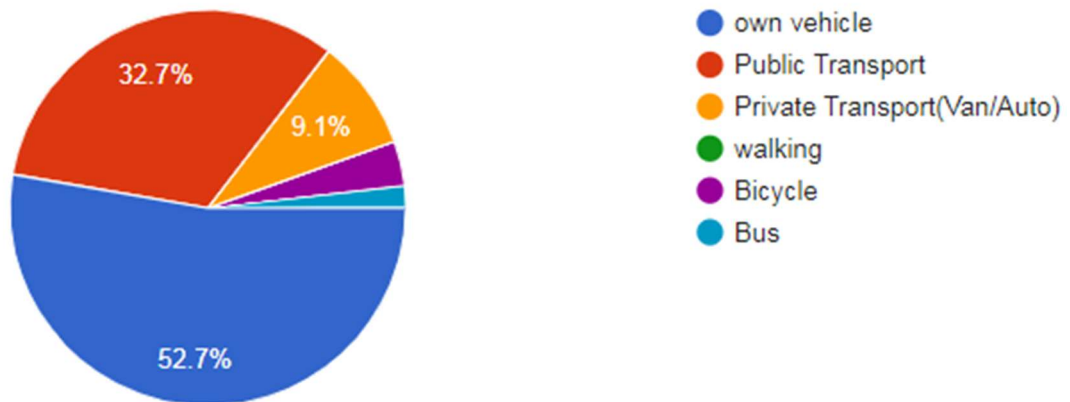

21. How do you generally commute to the College?