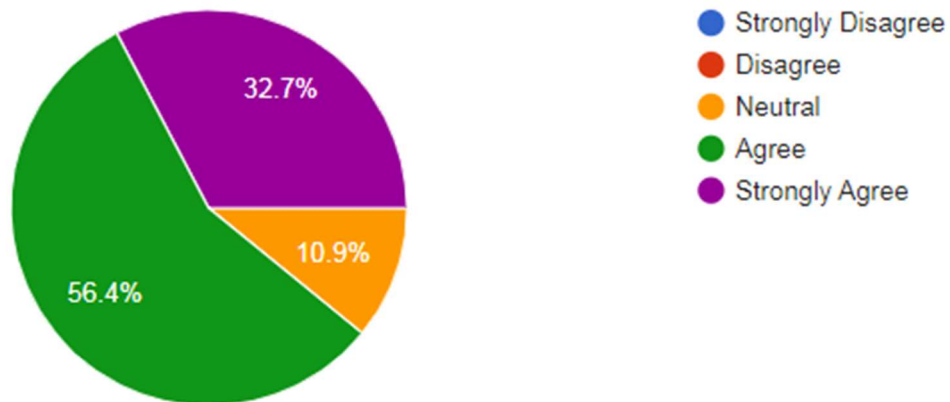

STAR College Scheme by DBT, Govt. of India)

1. The curriculum and syllabus are as per the need of industry

2. The curriculum provides opportunity for conducting research and project related activities. *