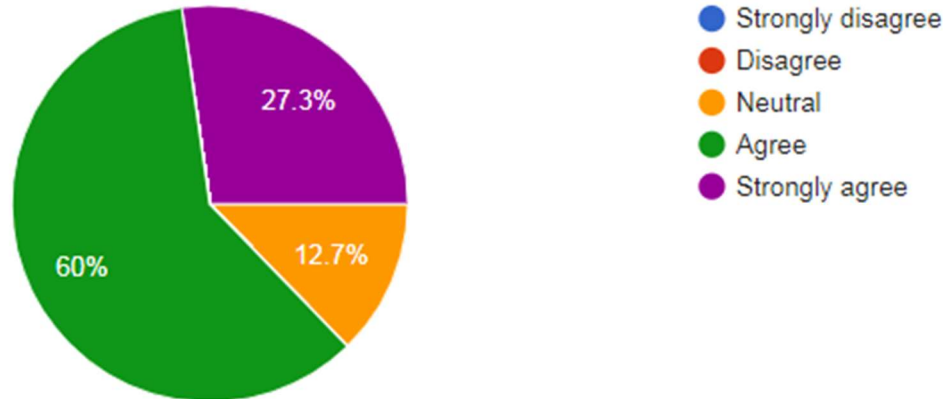

STAR College Scheme by DBT, Govt. of India)

4. Pedagogy proposed in the curriculum matches the contents

5. The curriculum has focus on skill development

6. The opinion of the faculty members is taken into account during curriculum revision. *