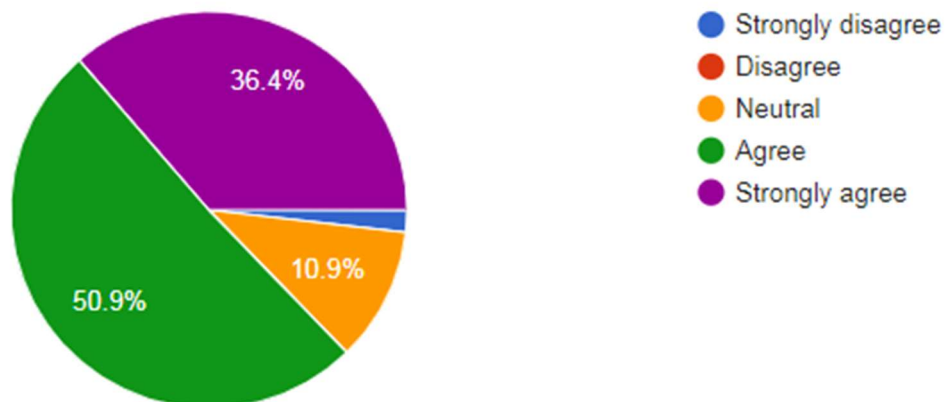

G.VENKATASWAMY NAIDU COLLEGE (Autonomous), KOVILPATTI.

(Affiliated to Manonmaniam Sundaranar University – Tirunelveli,

Re-accredited with 'A' Grade (3.21 out of 4) by NAAC

STAR College Scheme by DBT, Govt. of India)

7. The course/syllabus of this course increased my knowledge and perspective in the subject area. *