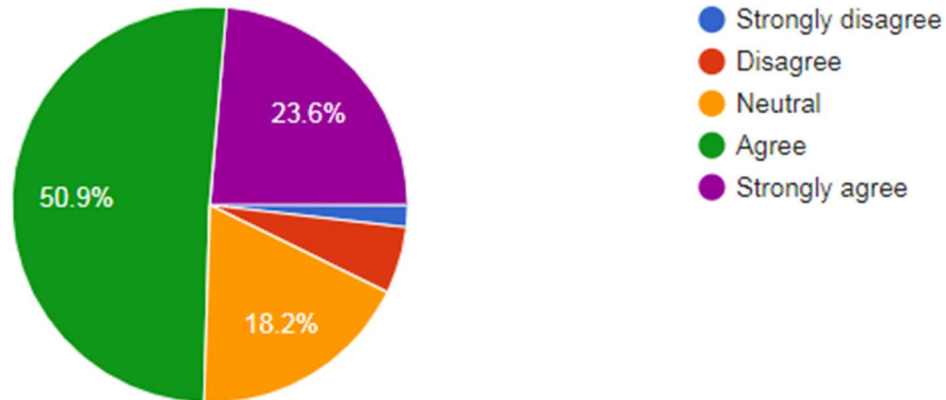

Re-accredited with 'A' Grade (3.21 out of 4) by NAAC

STAR College Scheme by DBT, Govt. of India)

19. Toilets / washrooms are clean and properly maintained

20. The classrooms are clean and well maintained