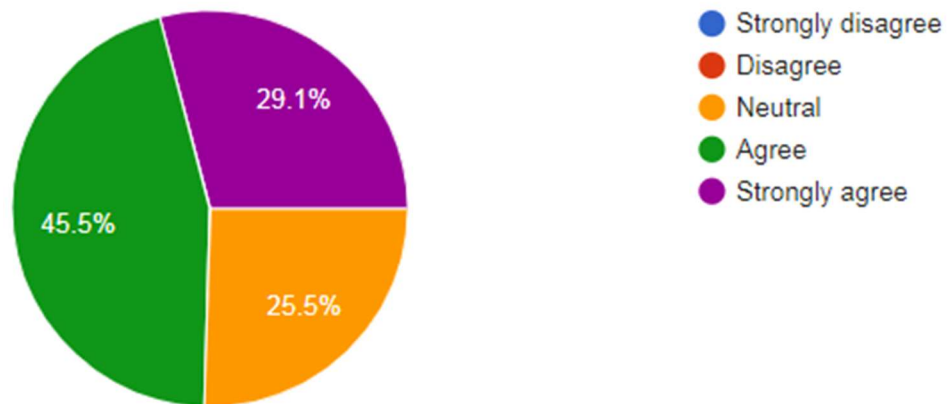

17. ICT facilities in the college are adequate and satisfactory: