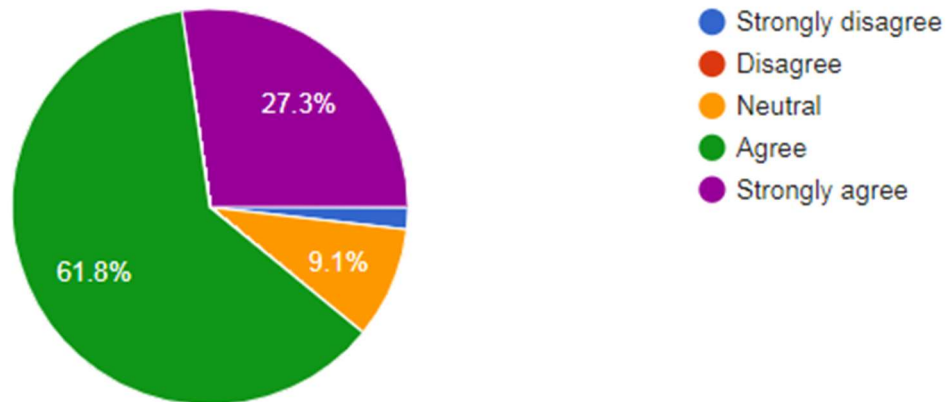

3. The contents of the course are in conformity with the learning outcomes. *