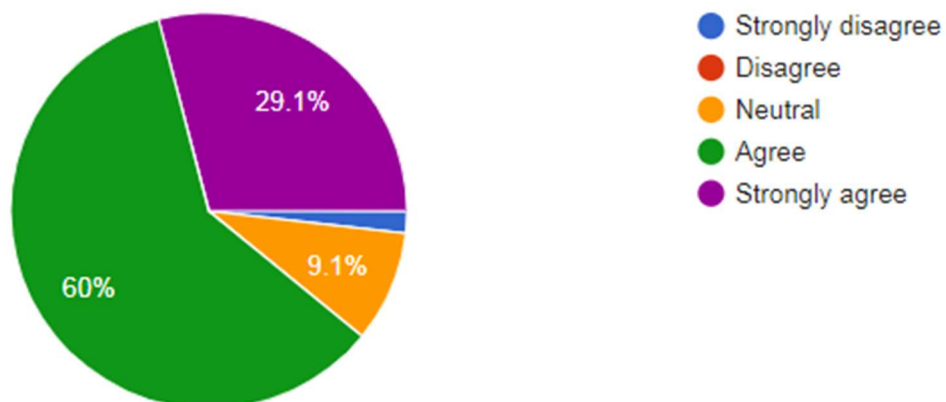

STAR College Scheme by DBT, Govt. of India)

4. Pedagogy proposed in the curriculum matches the contents

5. The curriculum has focus on skill development

6. The opinion of the faculty members is taken into account during curriculum revision. *