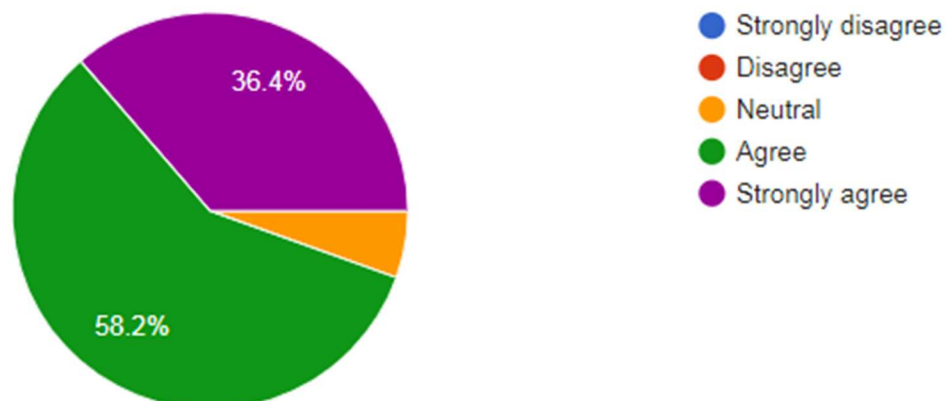

12. Tests and examinations are conducted well in time with proper coverage of all units in the syllabus: *