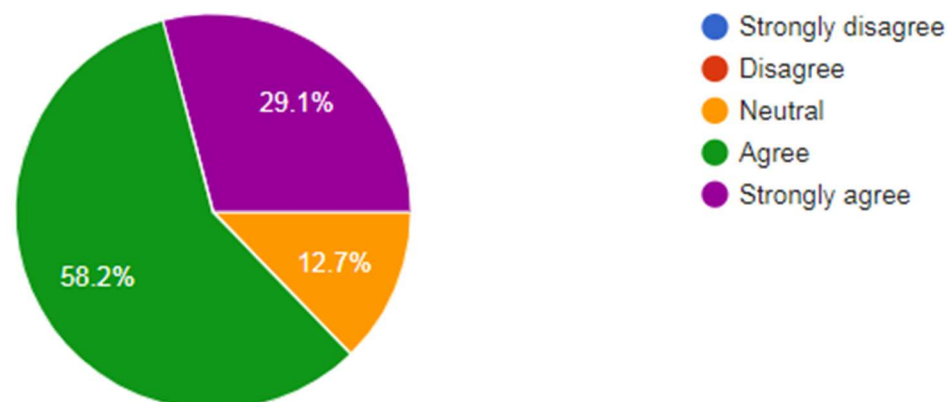

9. The course / syllabi of the subjects taught by me increased my interest, knowledge and perspective in the subject area: *