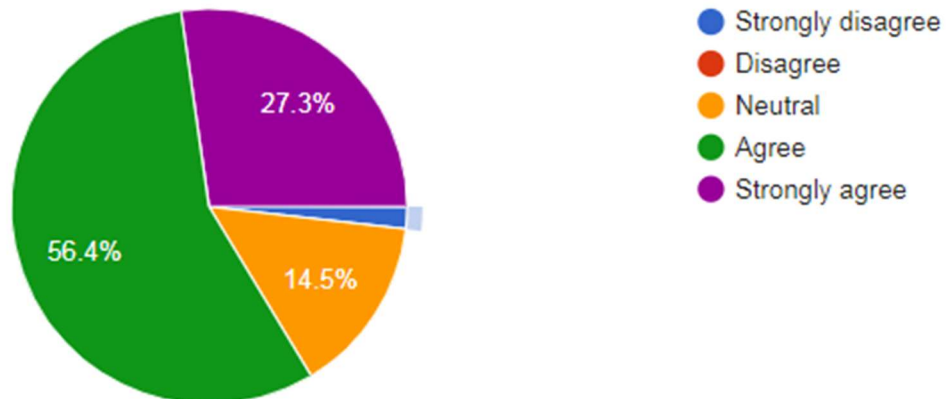

STAR College Scheme by DBT, Govt. of India)

4. Pedagogy proposed in the curriculum matches the contents

5. The curriculum has focus on skill development

6. The opinion of the faculty members is taken into account during curriculum revision. *