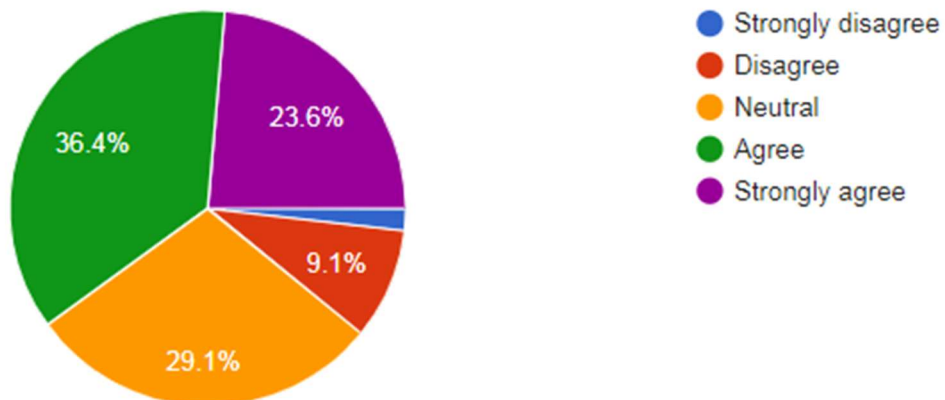

Re-accredited with 'A' Grade (3.21 out of 4) by NAAC

STAR College Scheme by DBT, Govt. of India)

19. Toilets / washrooms are clean and properly maintained

20. The classrooms are clean and well maintained