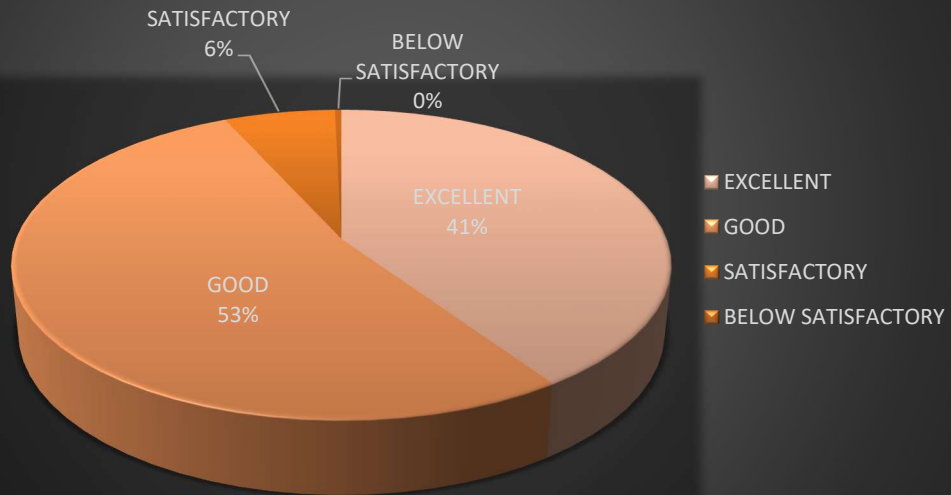

3. RATE THE GRIEVANCES REDRESSAL MECHANISM DURING YOUR STUDY AT THE COLLEGE

4. RATE THE GRIEVANCE REDRESSAL AT THE COLLEGE (WITH RESPECT TO ISSUE OF DEGREE/ATTENDANCE/TC/CONDUCT/MARK STATEMENT etc)

5. SYLLABUS UPDATED HAS RELEVANCE TO LOCAL REGIONAL AND GLOBAL NEEDS

6. ADMISSION PROCEDURE

7. INFRASTRUCTURE

8. LABORATORIES, EQUIPMENT, COMPUTER FACILITIES

9. LIBRARY

10. SPORTS AND EXTRACURRICULAR ACTIVITIES

11. RATE YOUR EXPERIENCE REGARDING THE KNOWLEDGE GAINED(BOTH THEORY & PRACTICAL) DURING YOUR STUDY AT G.V.N COLLEGE