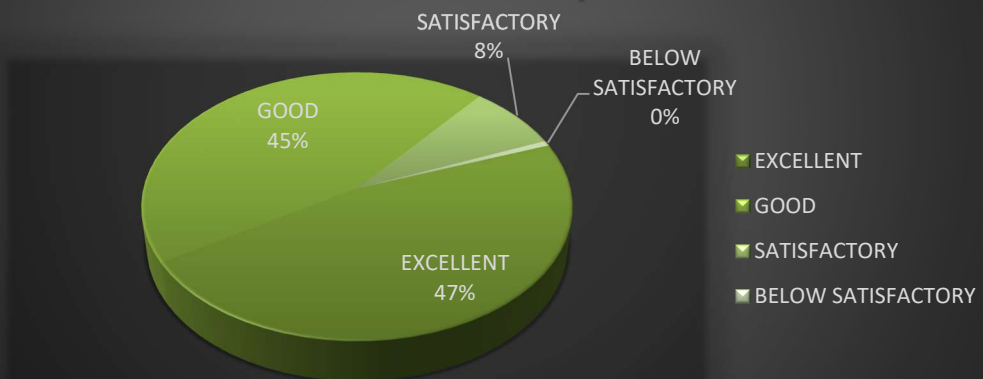

4. RATE THE GRIEVANCE REDRESSAL AT THE COLLEGE (WITH RESPECT TO ISSUE OF DEGREE/ATTENDANCE/TC/CONDUCT/MARK STATEMENT etc)