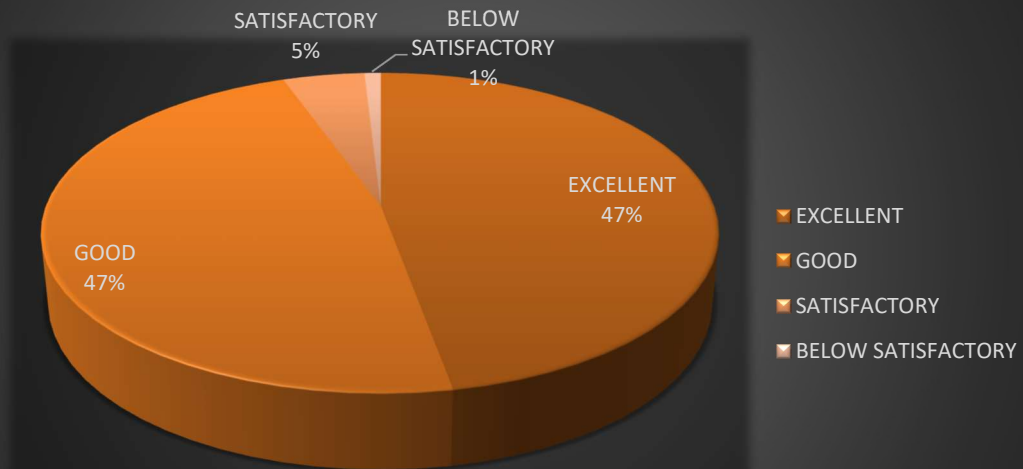

3. RATE THE GRIEVANCES REDRESSAL MECHANISM DURING YOUR STUDY AT THE COLLEGE

4. RATE THE GRIEVANCE REDRESSAL AT THE COLLEGE (WITH RESPECT TO ISSUE OF DEGREE/ATTENDANCE/TC/CONDUCT/MARK STATEMENT etc)

5. SYLLABUS UPDATED HAS RELEVANCE TO LOCAL REGIONAL AND GLOBAL NEEDS

6. ADMISSION PROCEDURE

7. INFRASTRUCTURE

8. LABORATORIES, EQUIPMENT, COMPUTER FACILITIES

9. LIBRARY

10. SPORTS AND EXTRACURRICULAR ACTIVITIES

11. RATE YOUR EXPERIENCE REGARDING THE KNOWLEDGE GAINED(BOTH THEORY & PRACTICAL) DURING YOUR STUDY AT G.V.N COLLEGE

12. RATE YOUR EXPERIENCE ABOUT HOW FAR THE STAFF MEMBERS WERE CO-OPERATIVE.

13. RATE THE ACADEMIC INITIATIVE TAKEN BY THE COLLEGE TO IMPROVE THE SKILLS OF THE STUDENTS