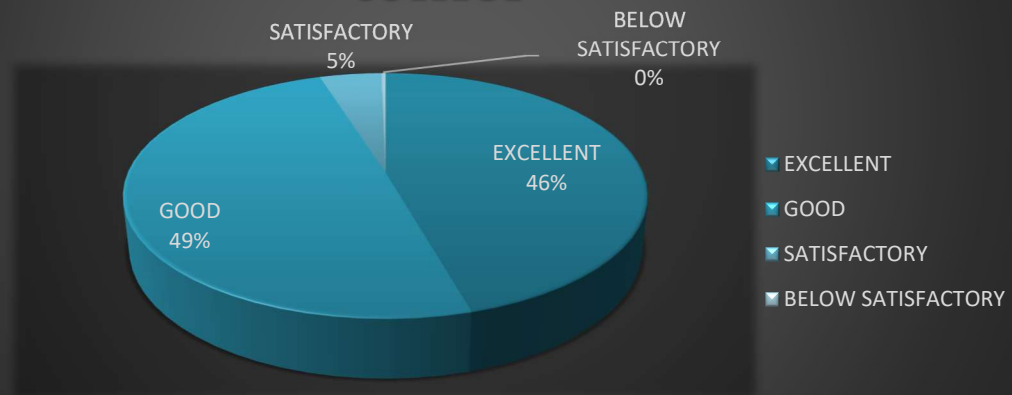

6. ADMISSION PROCEDURE

7. INFRASTRUCTURE

8. LABORATORIES, EQUIPMENT, COMPUTER FACILITIES

9. LIBRARY

10. SPORTS AND EXTRACURRICULAR ACTIVITIES

11. RATE YOUR EXPERIENCE REGARDING THE KNOWLEDGE GAINED(BOTH THEORY & PRACTICAL) DURING YOUR STUDY AT G.V.N COLLEGE

12. RATE YOUR EXPERIENCE ABOUT HOW FAR THE STAFF MEMBERS WERE CO-OPERATIVE.

13. RATE THE ACADEMIC INITIATIVE TAKEN BY THE COLLEGE TO IMPROVE THE SKILLS OF THE STUDENTS