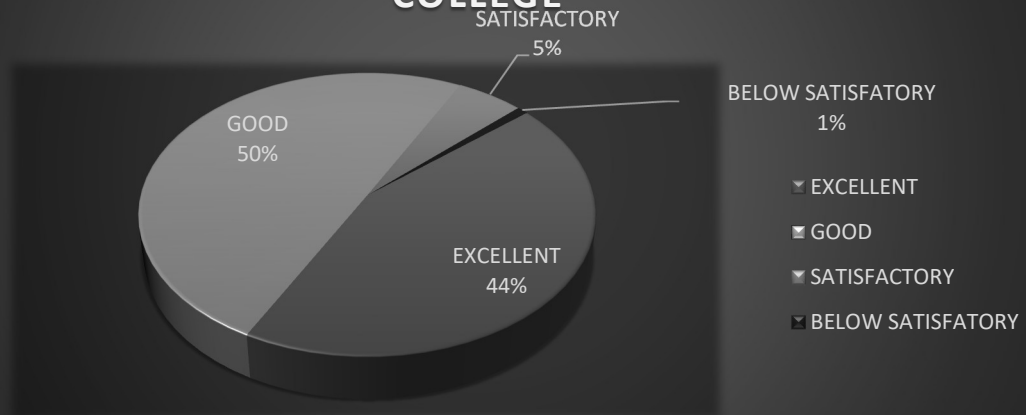

3. RATE THE GRIEVANCES REDRESSAL MECHANISM DURING YOUR STUDY AT THE COLLEGE