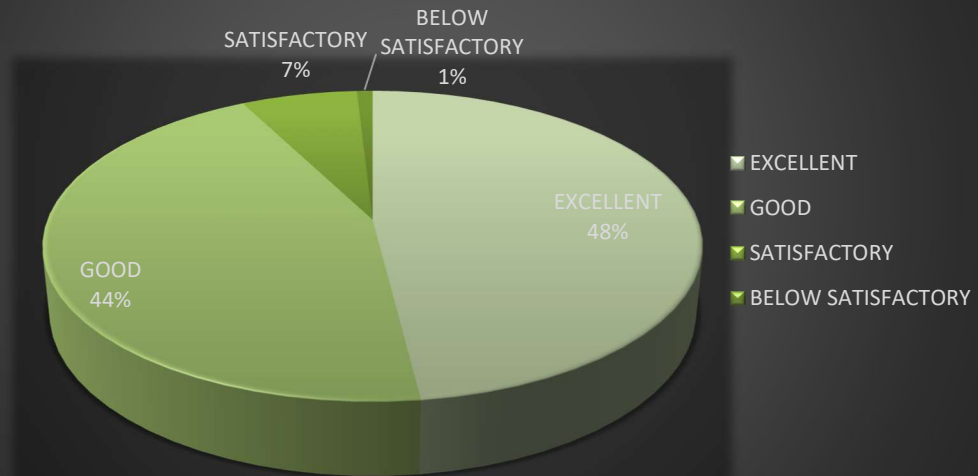

6. ADMISSION PROCEDURE

7. INFRASTRUCTURE

8. LABORATORIES, EQUIPMENT, COMPUTER FACILITIES

9. LIBRARY

10. SPORTS AND EXTRACURRICULAR ACTIVITIES

11. RATE YOUR EXPERIENCE REGARDING THE KNOWLEDGE GAINED(BOTH THEORY & PRACTICAL) DURING YOUR STUDY AT G.V.N COLLEGE

12. RATE YOUR EXPERIENCE ABOUT HOW FAR THE STAFF MEMBERS WERE CO-OPERATIVE.

13. RATE THE ACADEMIC INITIATIVE TAKEN BY THE COLLEGE TO IMPROVE THE SKILLS OF THE STUDENTS