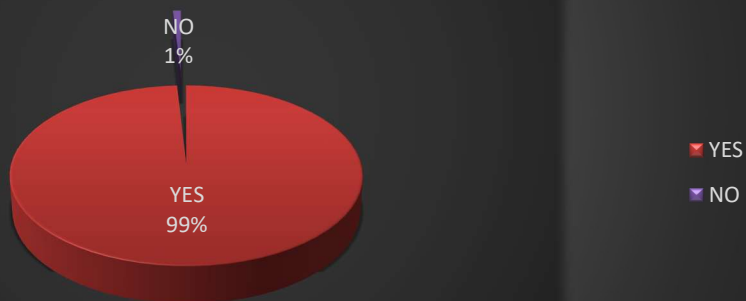

ALUMINI FEEDBACK ANALYSIS 2022-23

FEEDBACK ABOUT THE COLLEGE

1. DO YOU FEEL PROUD TO BE ASSOCIATED
G.V.N COLLEGE AS AN ALUMNI MEMBER?

2. RATE THE DEVELOPMENT ACTIVITIES OF
THE COLLEGE DURING YOUR TENURE AS A
STUDENT