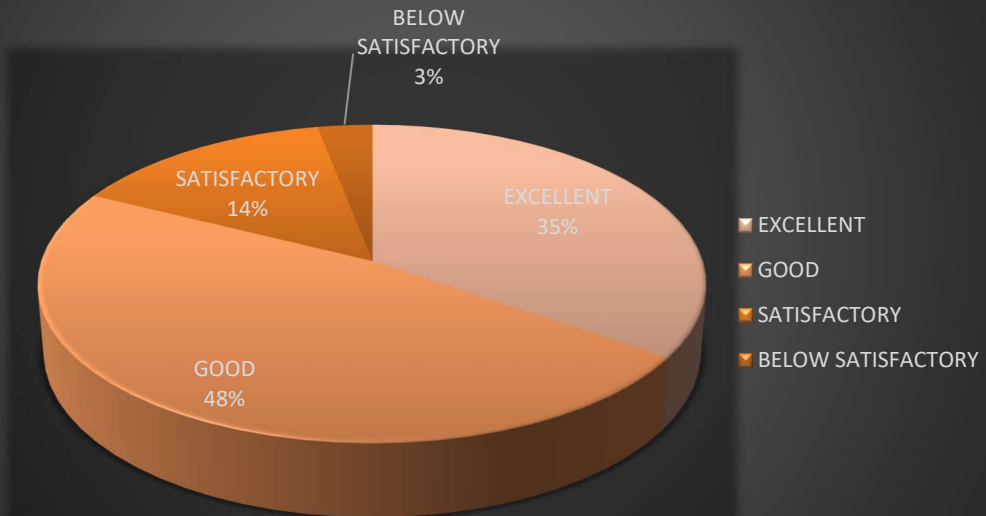

6. ADMISSION PROCEDURE

7. INFRASTRUCTURE

8. LABORATORIES, EQUIPMENT, COMPUTER FACILITIES

9. LIBRARY

10. SPORTS AND EXTRACURRICULAR ACTIVITIES

11. RATE YOUR EXPERIENCE REGARDING THE KNOWLEDGE GAINED(BOTH THEORY & PRACTICAL) DURING YOUR STUDY AT G.V.N COLLEGE

12. RATE YOUR EXPERIENCE ABOUT HOW FAR THE STAFF MEMBERS WERE CO-OPERATIVE.

13. RATE THE ACADEMIC INITIATIVE TAKEN BY THE COLLEGE TO IMPROVE THE SKILLS OF THE STUDENTS