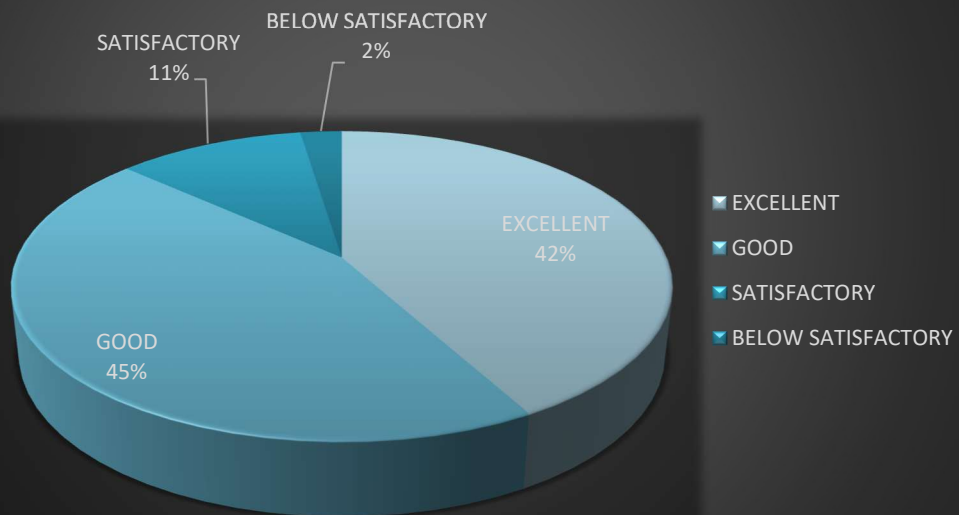

3. RATE THE GRIEVANCES REDRESSAL MECHANISM DURING YOUR STUDY AT THE COLLEGE

4. RATE THE GRIEVANCE REDRESSAL AT THE COLLEGE (WITH RESPECT TO ISSUE OF DEGREE/ATTENDANCE/TC/CONDUCT/MARK STATEMENT etc)

5. SYLLABUS UPDATED HAS RELEVANCE TO LOCAL REGIONAL AND GLOBAL NEEDS

6. ADMISSION PROCEDURE

7. INFRASTRUCTURE

8. LABORATORIES, EQUIPMENT, COMPUTER FACILITIES

9. LIBRARY

10. SPORTS AND EXTRACURRICULAR ACTIVITIES

11. RATE YOUR EXPERIENCE REGARDING THE KNOWLEDGE GAINED(BOTH THEORY & PRACTICAL) DURING YOUR STUDY AT G.V.N COLLEGE