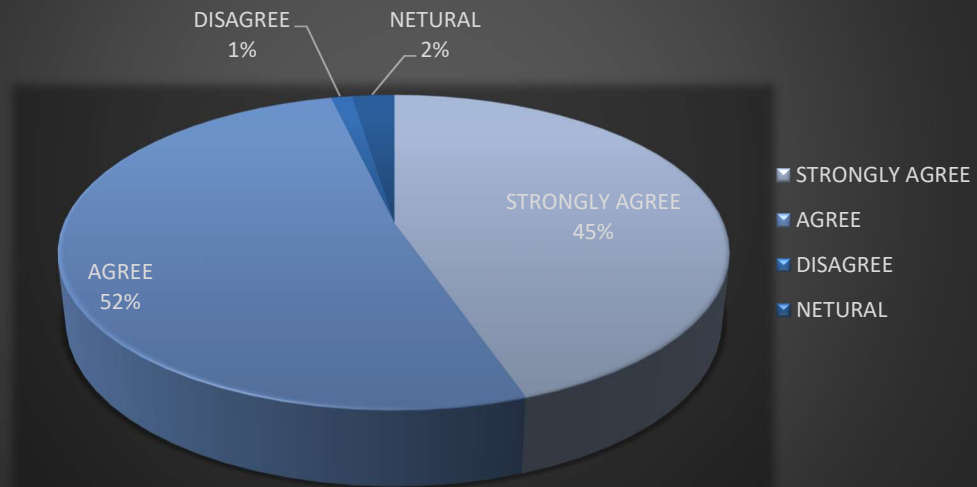

ALUMINI FEEDBACK ANALYSIS 2022-23

FEEDBACK ABOUT THE COLLEGE

1. DO YOU FEEL PROUD TO BE ASSOCIATED
G.V.N COLLEGE AS AN ALUMNI MEMBER?

2. RATE THE DEVELOPMENT ACTIVITIES OF
THE COLLEGE DURING YOUR TENURE AS A
STUDENT

3. RATE THE GRIEVANCES REDRESSAL MECHANISM DURING YOUR STUDY AT THE COLLEGE

4. RATE THE GRIEVANCE REDRESSAL AT THE COLLEGE (WITH RESPECT TO ISSUE OF DEGREE/ATTENDANCE/TC/CONDUCT/MARK STATEMENT etc)

5. SYLLABUS UPDATED HAS RELEVANCE TO LOCAL REGIONAL AND GLOBAL NEEDS